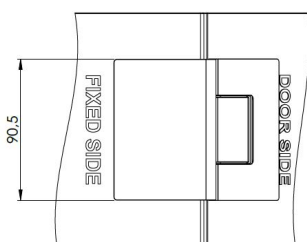

PRODUCT SHEET

Description:

Shower Hinge "Rio", 135DG, Black Finish, Glass/Glass, 8-10mm Glass Thickness, W/15 DG Angle Adjustment Function & 25DG, Return Function, Brass Material, Hidden Screws., Black Fiber Gaskets: 2 x 1mm & 2 x 2mm Thickness., Load Capacity Pr. Pair: 45kg

Item number:

15.23.892-4

Units	Box	Carton	HS Code	Barcode
Pcs.	1	10	8302100090	
				5704866501330

SISO A/S

Mileparken 11
DK-2740 Skovlunde
Denmark
VAT: 24786013

Phone +45 45 830 900

www.siso.dk
siso@siso.dk

Danske Bank
Nytorv Branch
Copenhagen
SWIFT: DABADKKK

Account no.
4180 3112 112936
IBAN Account
DK7230003112112936