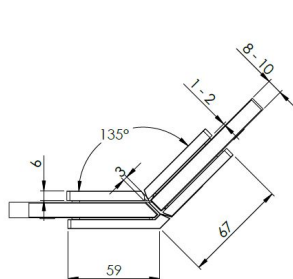

## Description:

Shower Hinge "Rio", 135DG, Black Finish, Glass/Glass, 8-10mm Glass Thickness, W/15 DG Angle Adjustment Function & 25DG, Return Function, Brass Material, Hidden Screws., Black Fiber Gaskets: 2 x 1mm & 2 x 2mm Thickness., Load Capacity Pr. Pair: 45kg

## Item number:

15.23.892-4

Units	Box	Carton	HS Code	Barcode
Pcs.	1	10	8302100090	
				5704866501330