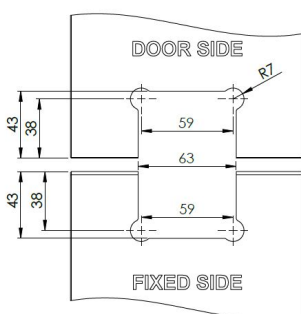

PRODUCT SHEET

Description:

Shower Hinge "Rio", 135DG, Black Finish, Glass/Glass, 8-10mm Glass Thickness, W/15 DG Angle Adjustment Function & 25DG, Return Function, Brass Material, Hidden Screws., Black Fiber Gaskets: 2 x 1mm & 2 x 2mm Thickness., Load Capacity Pr. Pair: 45kg

Item number:

15.23.892-4

Units	Box	Carton	HS Code	Barcode
Pcs.	1	10	8302100090	
				5704866501330

SISO A/S

Mileparken 11
DK-2740 Skovlunde
Denmark
VAT: 24786013

Phone +45 45 830 900

www.siso.dk
siso@siso.dk

Danske Bank
Nytorv Branch
Copenhagen
SWIFT: DABADKKK

Account no.
4180 3112 112936
IBAN Account
DK7230003112112936