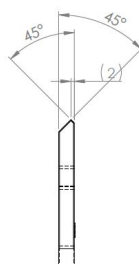

PRODUCT SHEET

Description:

Shower Hinge "Rio", 135DG, Black Finish, Glass/Glass, 8-10mm Glass Thickness, W/15 DG Angle Adjustment Function & 25DG, Return Function, Brass Material, Hidden Screws., Black Fiber Gaskets: 2 x 1mm & 2 x 2mm Thickness., Load Capacity Pr. Pair: 45kg

Item number:

15.23.892-4

Units	Box	Carton	HS Code	Barcode
Pcs.	1	10	8302100090	
				5704866501330

SISO A/S

Mileparken 11
DK-2740 Skovlunde
Denmark
VAT: 24786013

Phone +45 45 830 900

www.siso.dk
siso@siso.dk

Danske Bank
Nytorv Branch
Copenhagen
SWIFT: DABADKKK

Account no.
4180 3112 112936
IBAN Account
DK7230003112112936